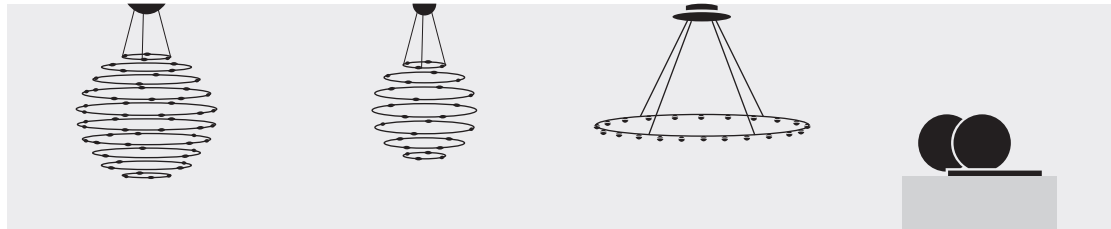

56 Petits Bijoux

28 Petits Bijoux

22 Petites Lentilles

Alchemie T

56 Petits Bijoux / pendant lamp / 110 or 240V

PB56 / sphere Ø 120 cm ca / white base Ø 32x9 cm / brass rings / transparent covers with brass clips € 7.650,00

56x1W 24V interchangeable LED

28 Petits Bijoux / pendant lamp / 110 or 240V

PB28 / sphere Ø 75 cm ca / white base Ø 18x7,5 cm / brass rings / transparent covers with brass clips € 4.545,00

28x1W 24V interchangeable LED

22 Petites Lentilles / pendant lamp / 240V (110V available on request)

PL22 / brass oval 120x60 cm ca / white base Ø 17x4 cm, oval plate 32x20 cm / transp. lens with brass holder € 3.650,00

22x1W 24V interchangeable LED / low voltage LED strip (directed upwards) / wireless separate dimming

Alchemie T / table lamp / 110-240V

AHT / brass disc Ø 26 cm ca / alabaster diffuser Ø 26 cm ca / Medea limestone base € 2.545,00

LED strip 12W 3000K / on/off switch on the base