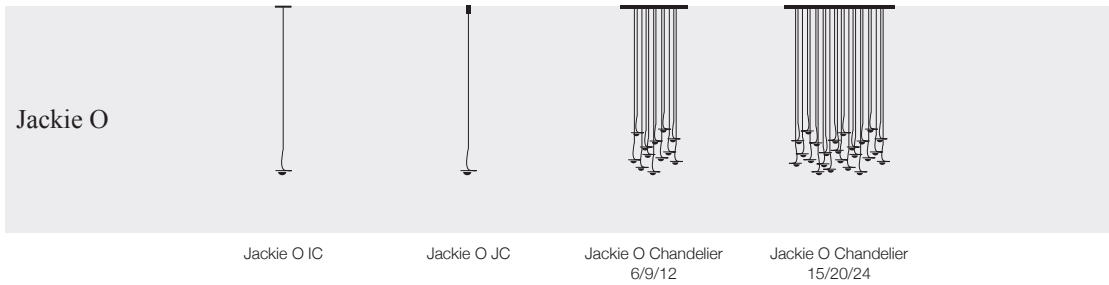

**Uau F** / standing lamp / 110V or 240V

UAUF / nickel / 1x1W LED / dimmer included	€	560,00
--	---	--------

notes

notes

**Jackie O IC / pendant/recessed lamp / nickel plate with tensioner**

JOIC / 175 cm / nickel / 1x1W LED / driver not included	€	185,00
---	---	--------