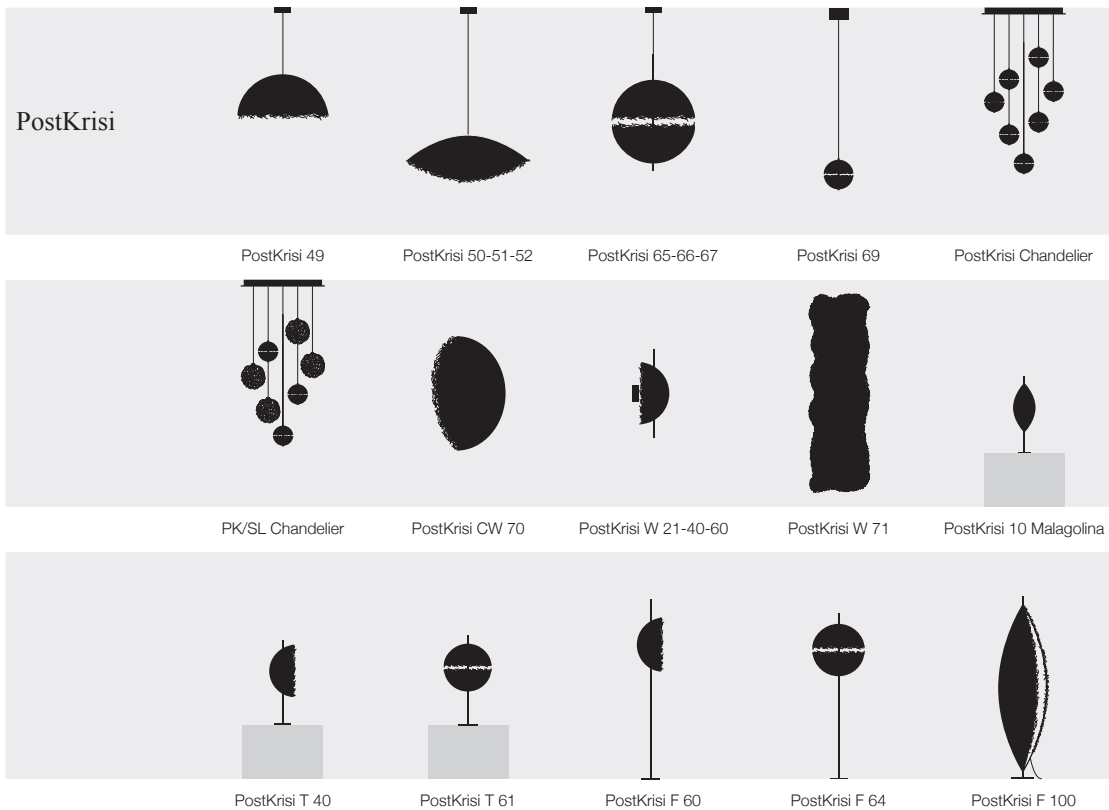

PostKrisi 49 - 40/60 / pendant lamp / 110V (bulb not supplied)-240V

PK494LWG / shade Ø 40 cm white/gold / 1xE27 8,5W LED bulb	€	555,00
PK494LWS / shade Ø 40 cm white/silver / 1xE27 8,5W LED bulb	€	555,00
PK496LWG / shade Ø 60 cm white/gold / 1xE27 8,5W LED bulb	€	715,00
PK496LWS / shade Ø 60 cm white/silver / 1xE27 8,5W LED bulb	€	715,00

PostKrisi 49 - 80/100 / pendant lamp / 110V (bulbs not supplied)-240V

PK498LWG / shade Ø 80 cm white/gold / 3xE27 8,5W LED bulb	€	1.030,00
PK498LWS / shade Ø 80 cm white/silver / 3xE27 8,5W LED bulb	€	1.030,00
PK4910LWG / shade Ø 100 cm white/gold / 3xE27 8,5W LED bulb	€	1.430,00
PK4910LWS / shade Ø 100 cm white/silver / 3xE27 8,5W LED bulb	€	1.430,00

PostKrisi 50 / pendant lamp / 110V (bulb not supplied)-240V

PK50LN / shade 85x35 cm natural / 1xE27 8,5W LED bulb	€	580,00
PK50LW / shade 85x35 cm white / 1xE27 8,5W LED bulb	€	650,00
PK50LG / shade 85x35 cm gold / 1xE27 8,5W LED bulb	€	825,00
PK50LS / shade 85x35 cm silver / 1xE27 8,5W LED bulb	€	825,00

PostKrisi 51 / pendant lamp / 110V (bulb not supplied)-240V

PK51LN / shade 115x40 cm natural / 1xE27 8,5W LED bulb	€	830,00
PK51LW / shade 115x40 cm white / 1xE27 8,5W LED bulb	€	900,00
PK51LG / shade 115x40 cm gold / 1xE27 8,5W LED bulb	€	1.075,00
PK51LS / shade 115x40 cm silver / 1xE27 8,5W LED bulb	€	1.075,00

PostKrisi 52 / pendant lamp / 110V (bulbs not supplied)-240V

PK52LN / shade 170x50 cm natural / 3xE27 8,5W LED bulb	€	1.130,00
PK52LW / shade 170x50 cm white / 3xE27 8,5W LED bulb	€	1.290,00
PK52LG / shade 170x50 cm gold / 3xE27 8,5W LED bulb	€	1.630,00
PK52LS / shade 170x50 cm silver / 3xE27 8,5W LED bulb	€	1.630,00

PostKrisi 65 / pendant lamp / 110V (bulbs not supplied)-240V

PK65LN / shades Ø 40 cm natural / brass structure / black base / 3xE27 8,5W LED bulb	€	660,00
PK65LNNC / shades Ø 40 cm natural / nickel structure and base / 3xE27 8,5W LED bulb	€	660,00
PK65LW / shades Ø 40 cm white / brass structure / black base / 3xE27 8,5W LED bulb	€	680,00
PK65LWNC / shades Ø 40 cm white / nickel structure and base / 3xE27 8,5W LED bulb	€	680,00

PostKrisi 66 / pendant lamp / 110V (bulbs not supplied)-240V

PK66LN / shades Ø 60 cm natural / brass structure / black base / 3xE27 8,5W LED bulb	€	960,00
PK66LNNC / shades Ø 60 cm natural / nickel structure and base / 3xE27 8,5W LED bulb	€	960,00
PK66LW / shades Ø 60 cm white / brass structure / black base / 3xE27 8,5W LED bulb	€	980,00
PK66LWNC / shades Ø 60 cm white / nickel structure and base / 3xE27 8,5W LED bulb	€	980,00