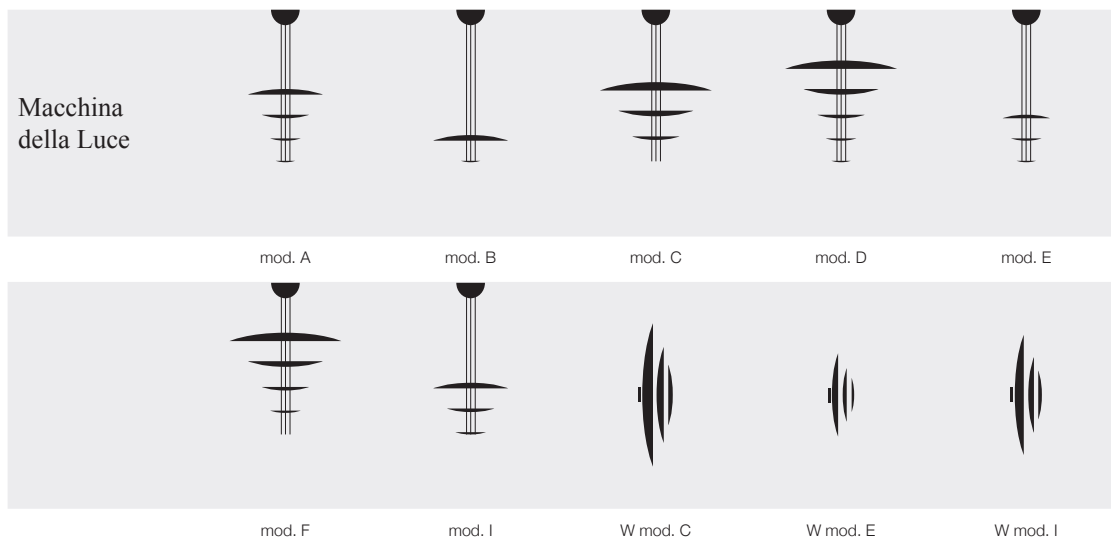

Macchina della Luce pendant version: standard rods height 145 cm to be cut to size; rods 300 cm available on request

Macchina della Luce mod. A / pendant lamp / 110V or 240V

MALG / discs Ø 80-50-30-18 cm / gold / 7x6W LED board / Triac dimmable	€	1.935,00
MALS / discs Ø 80-50-30-18 cm / silver / 7x6W LED board / Triac dimmable	€	1.935,00
MALC / discs Ø 80-50-30-18 cm / copper / 7x6W LED board / Triac dimmable	€	1.935,00

Macchina della Luce mod. B / pendant lamp / 110V or 240V

MBLG / discs Ø 80-18 cm / gold / 2x6W LED board / Triac dimmable	€	1.195,00
MBLS / discs Ø 80-18 cm / silver / 2x6W LED board / Triac dimmable	€	1.195,00
MBLC / discs Ø 80-18 cm / copper / 2x6W LED board / Triac dimmable	€	1.195,00

Macchina della Luce mod. C / pendant lamp / 110V or 240V

MCLG / discs Ø 120 (flying leaf)-80-50 cm / gold / 7x6W LED board / Triac dimmable	€	2.660,00
MCLS / discs Ø 120 (flying leaf)-80-50 cm / silver / 7x6W LED board / Triac dimmable	€	2.660,00
MCLC / discs Ø 120 (flying leaf)-80-50 cm / copper / 7x6W LED board / Triac dimmable	€	2.660,00

Macchina della Luce mod. D / pendant lamp / 240V (110V available on request)

MDLG / discs Ø 120 (flying leaf)-80-50-30-18 cm / gold / 10x6W LED board / Triac dimmable	€	3.090,00
MDLS / discs Ø 120 (flying leaf)-80-50-30-18 cm / silver / 10x6W LED board / Triac dimmable	€	3.090,00
MDLC / discs Ø 120 (flying leaf)-80-50-30-18 cm / copper / 10x6W LED board / Triac dimmable	€	3.090,00

Macchina della Luce mod. E / pendant lamp / 110V or 240V

MELG / discs Ø 50-30-18 cm / gold / 4x6W LED board / Triac dimmable	€	1.165,00
MELS / discs Ø 50-30-18 cm / silver / 4x6W LED board / Triac dimmable	€	1.165,00
MELC / discs Ø 50-30-18 cm / copper / 4x6W LED board / Triac dimmable	€	1.165,00

Macchina della Luce mod. F / pendant lamp / 240V (110V available on request)

MFLG / discs Ø 120 (flying leaf)-80-50-30 cm / gold / 9x6W LED board / Triac dimmable	€	2.940,00
MFLS / discs Ø 120 (flying leaf)-80-50-30 cm / silver / 9x6W LED board / Triac dimmable	€	2.940,00
MFLC / discs Ø 120 (flying leaf)-80-50-30 cm / copper / 9x6W LED board / Triac dimmable	€	2.940,00

Macchina della Luce mod. I / pendant lamp / 110V or 240V

MILG / discs Ø 80-50-30 cm / gold / 5x6W LED board / Triac dimmable	€	1.620,00
MILS / discs Ø 80-50-30 cm / silver / 5x6W LED board / Triac dimmable	€	1.620,00
MILC / discs Ø 80-50-30 cm / copper / 5x6W LED board / Triac dimmable	€	1.620,00

Macchina della Luce W mod. C / wall lamp / 110V (bulbs not supplied)-240V

MPCLW / discs Ø 120-80-50 cm / white / 8xG9 LED bulb / IGBT/Triac dimmable	€	1.970,00
MPCLG / discs Ø 120-80-50 cm / gold / 8xG9 LED bulb / IGBT/Triac dimmable	€	2.200,00
MPCLS / discs Ø 120-80-50 cm / silver / 8xG9 LED bulb / IGBT/Triac dimmable	€	2.200,00
MPCLC / discs Ø 120-80-50 cm / copper / 8xG9 LED bulb / IGBT/Triac dimmable	€	2.200,00

Macchina della Luce W mod. E / wall lamp / 110V (bulb not supplied)-240V