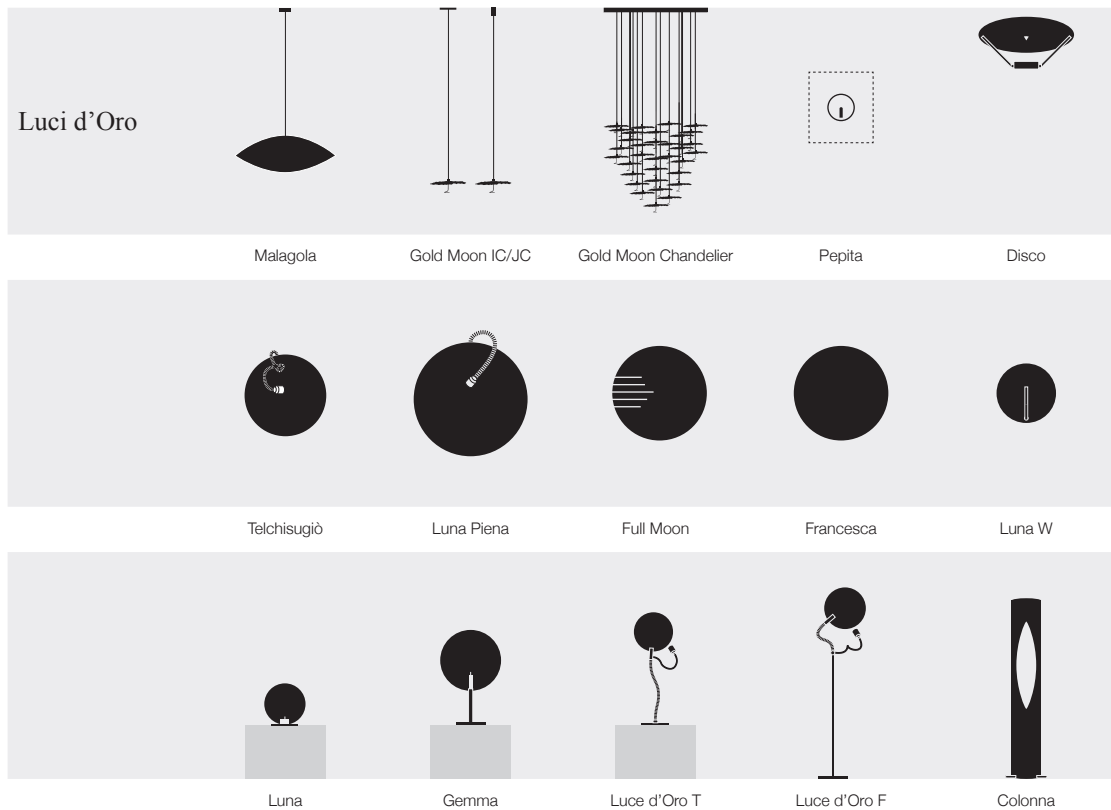

Malagola 27 / pendant lamp / 110V or 240V

ML27G / shade 27x13x11 cm gold / 1xGY6.35 35W halogen bulb	€	350,00
ML27S / shade 27x13x11 cm silver / 1xGY6.35 35W halogen bulb	€	350,00
ML27C / shade 27x13x11 cm copper / 1xGY6.35 35W halogen bulb	€	350,00

Malagola 55 / pendant lamp / 110V (bulb not supplied) or 240V

ML55LG / shade 55x30x25 cm gold / 1xE27 8,5W LED bulb	€	665,00
ML55LS / shade 55x30x25 cm silver / 1xE27 8,5W LED bulb	€	665,00
ML55LC / shade 55x30x25 cm copper / 1xE27 8,5W LED bulb	€	665,00

Malagola 110 / pendant lamp / 110V (bulb not supplied) or 240V

ML110LG / shade 110x45x45 cm gold / 3xE27 8,5W LED bulb	€	1.590,00
ML110LS / shade 110x45x45 cm silver / 3xE27 8,5W LED bulb	€	1.590,00
ML110LC / shade 110x45x45 cm copper / 3xE27 8,5W LED bulb	€	1.590,00

Gold Moon IC / pendant/recessed lamp / nickel plate with tensioner

GMIC / 175 cm / black/gold wrap shade / copper curl / 1x1W LED / driver not included	€	215,00

Available in a minimum amount of 20 pieces (not available as single pendant)

Gold Moon JC / pendant lamp / nickel jack connection

GMJC / 120 cm / black/gold wrap shade / copper curl / 1x1W LED / driver not included	€	225,00

Available in a minimum amount of 20 pieces (not available as single pendant)

Gold Moon Chandelier / pendant lamp / 110V or 240V

CGM20CL / satin steel base Ø 78 cm / black/gold wrap shades Ø 20 cm / 20x1W LED with jack	€	5.200,00

CGM25CL / satin steel base Ø 78 cm / black/gold wrap shades Ø 20 cm / 25x1W LED with jack	€	6.500,00

CGM35CL / satin steel base Ø 78 cm / black/gold wrap shades Ø 20 cm / 35x1W LED with jack	€	9.100,00

H 300 cm not adjustable / IGBT/Triac dimmable

Available with different base dimensions and pendants (minimum 20)

Pepita 1 / 2 / recessed lamp

P1W / shade Ø 8 cm white / single panel 20x22 cm / 1x1W LED / driver not included	€	255,00

P1G / shade Ø 8 cm gold / single panel 20x22 cm / 1x1W LED / driver not included	€	265,00

P1S / shade Ø 8 cm silver / single panel 20x22 cm / 1x1W LED / driver not included	€	265,00

P2W / shade Ø 14 cm white / single panel 30x30 cm / 2x1W LED / driver not included	€	310,00

P2G / shade Ø 14 cm gold / single panel 30x30 cm / 2x1W LED / driver not included	€	320,00

P2S / shade Ø 14 cm silver / single panel 30x30 cm / 2x1W LED / driver not included	€	320,00

Disco / ceiling lamp / 110V (bulb not supplied)-240V

DSG / disc Ø 60 cm gold / nickel structure / 1xR7s LED bulb (not included)	€	380,00

DSS / disc Ø 60 cm silver / nickel structure / 1xR7s LED bulb (not included)	€	380,00

DSC / disc Ø 60 cm copper / nickel structure / 1xR7s LED bulb (not included)	€	380,00

Available version with bulb included

Telchisugiò / wall lamp / 240V (110V available on request)

TCSLG / disc Ø 50 cm gold / 1xGU4 3,5W LED bulb	€	515,00

TCSLS / disc Ø 50 cm silver / 1xGU4 3,5W LED bulb	€	515,00

TCSLC / disc Ø 50 cm copper / 1xGU4 3,5W LED bulb	€	515,00