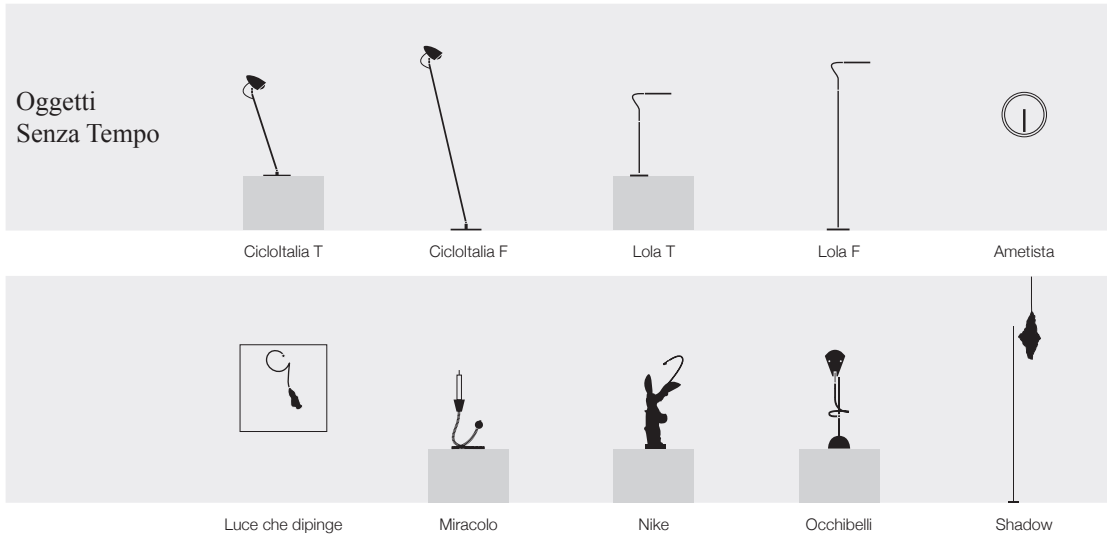

CicloItalia T / table lamp / 110 or 240V

CIBR / brass base and structure / 1x5W COB LED / dimmer included € 900,00

CicloItalia F / standing lamp / 240V (110V version on request)

CIFBR / black base / brass structure / 1x5W COB LED / dimmer included € 1.070,00

Lola T / table lamp / 110 or 240V

LBR / brass structure / copper stick / 3x1W LED / dimmer included € 580,00

Lola F / standing lamp / 240V (110V version on request)

LFBR / brass structure / copper stick / 3x1W LED / dimmer included € 750,00

Ametista / recessed lamp

AMI / shade Ø 14 cm nickel / 1x1W LED / driver not included € 270,00

Luce che dipinge / 240V (110V version on request)

LD5L / white canvas 50x50 cm / 1xG4 1,5W LED bulb € 855,00

Miracolo / table candle holder

MRBR / brass / 1x candle € 160,00

Nike / table lamp / 110V or 240V

NKL / white statue / nickel flex / 1x1W LED / dimmer included € 1.045,00

Occhibelli / table lamp / 110V (bulb not supplied)-240V

OBLNC / nickel / 1xE14 4W LED bulb / on/off switch included € 515,00

Shadow / standing lamp with net / 110V or 240V

SW / black / brass net / 1x1W LED / dimmer included € 850,00

notes