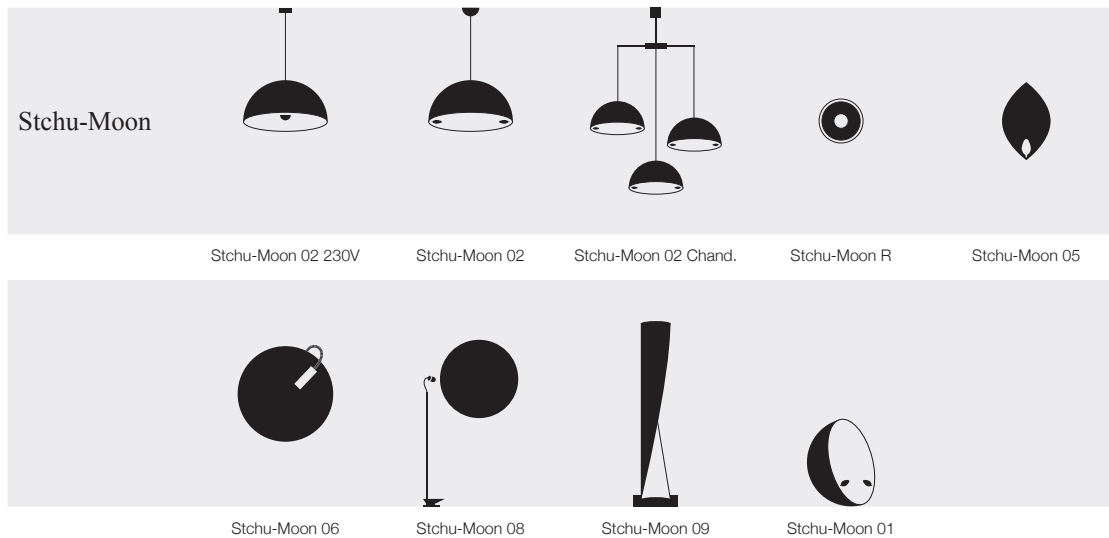

Stchu-Moon 02 230V - 40/60 / pendant lamp / 110V (bulb not supplied)-240V

SM24230LS / Ø 40 cm black/silver / 1xE27 8,5W LED bulb	€	500,00
SM24230LG / Ø 40 cm black/gold / 1xE27 8,5W LED bulb	€	500,00
SM24230LC / Ø 40 cm black/copper / 1xE27 8,5W LED bulb	€	500,00
SM26230LS / Ø 60 cm black/silver / 1xE27 8,5W LED bulb	€	740,00
SM26230LG / Ø 60 cm black/gold / 1xE27 8,5W LED bulb	€	740,00
SM26230LC / Ø 60 cm black/copper / 1xE27 8,5W LED bulb	€	740,00

Stchu-Moon 02 230V - 80/100 / pendant lamp / 110V (bulbs not supplied)-240V

SM28230LS / Ø 80 cm black/silver / 3xE27 8,5W LED bulb	€	1.175,00
SM28230LG / Ø 80 cm black/gold / 3xE27 8,5W LED bulb	€	1.175,00
SM28230LC / Ø 80 cm black/copper / 3xE27 8,5W LED bulb	€	1.175,00
SM210230LS / Ø 100 cm black/silver / 3xE27 8,5W LED bulb	€	1.535,00
SM210230LG / Ø 100 cm black/gold / 3xE27 8,5W LED bulb	€	1.535,00
SM210230LC / Ø 100 cm black/copper / 3xE27 8,5W LED bulb	€	1.535,00

Stchu-Moon 02 - 40/60 / pendant lamp / 240V (110V available on request)

SM24LS / Ø 40 cm black/silver / 2x5W LED board / Triac dimmable	€	865,00
SM24LG / Ø 40 cm black/gold / 2x5W LED board / Triac dimmable	€	865,00
SM24LC / Ø 40 cm black/copper / 2x5W LED board / Triac dimmable	€	865,00
SM26LS / Ø 60 cm black/silver / 2x5W LED board / Triac dimmable	€	1.105,00
SM26LG / Ø 60 cm black/gold / 2x5W LED board / Triac dimmable	€	1.105,00
SM26LC / Ø 60 cm black/copper / 2x5W LED board / Triac dimmable	€	1.105,00

Stchu-Moon 02 - 80/100 / pendant lamp / 240V (110V available on request)

SM28LS / Ø 80 cm black/silver / 4x5W LED board / Triac dimmable	€	1.475,00
SM28LG / Ø 80 cm black/gold / 4x5W LED board / Triac dimmable	€	1.475,00
SM28LC / Ø 80 cm black/copper / 4x5W LED board / Triac dimmable	€	1.475,00
SM210LS / Ø 100 cm black/silver / 4x5W LED board / Triac dimmable	€	2.295,00
SM210LG / Ø 100 cm black/gold / 4x5W LED board / Triac dimmable	€	2.295,00
SM210LC / Ø 100 cm black/copper / 4x5W LED board / Triac dimmable	€	2.295,00

Stchu-Moon 02 Chandelier / pendant lamp / 240V (110V available on request)

SM234LS / 3xØ 40 cm black/silver / H max 190 cm / 6x5W LED board / Triac dimmable	€	2.735,00
SM234LG / 3xØ 40 cm black/gold / H max 190 cm / 6x5W LED board / Triac dimmable	€	2.735,00
SM234LC / 3xØ 40 cm black/copper / H max 190 cm / 6x5W LED board / Triac dimmable	€	2.735,00
SM236LS / 3xØ 60 cm black/silver / H max 200 cm / 6x5W LED board / Triac dimmable	€	3.455,00
SM236LG / 3xØ 60 cm black/gold / H max 200 cm / 6x5W LED board / Triac dimmable	€	3.455,00
SM236LC / 3xØ 60 cm black/copper / H max 200 cm / 6x5W LED board / Triac dimmable	€	3.455,00

Stchu-Moon R / recessed lamp / 110V (bulb not supplied)-240V

SMI14S / Ø 14 cm silver / 1xGU10 LED bulb (not included)	€	165,00
SMI14G / Ø 14 cm gold / 1xGU10 LED bulb (not included)	€	165,00
SMI14C / Ø 14 cm copper / 1xGU10 LED bulb (not included)	€	165,00
LS4 / LED bulb GU10 5,5W 230V	(net price) €	15,00