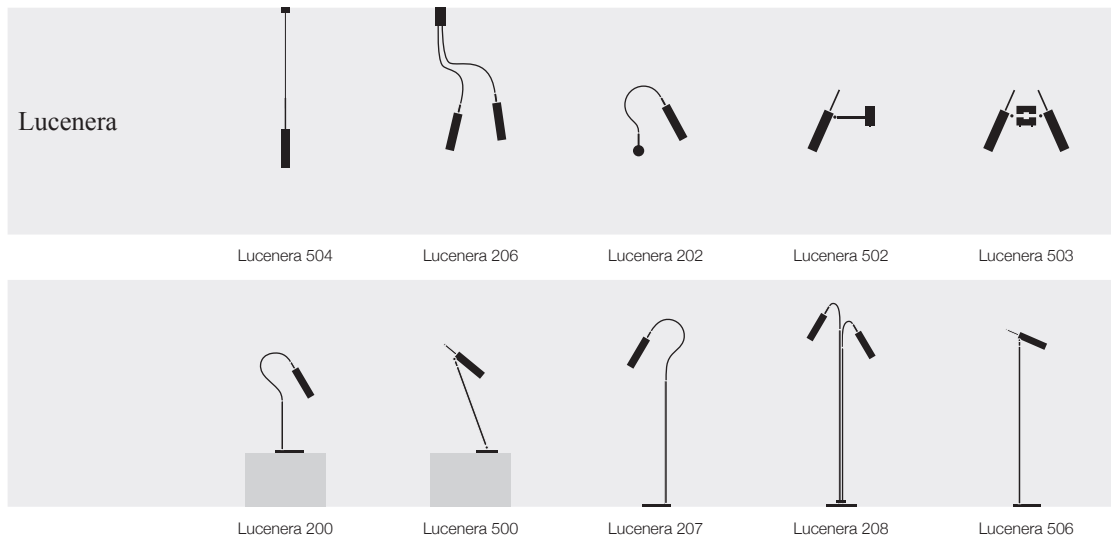

Lucenera 504 / pendant lamp / 110V (bulb not supplied)-240V

L504L / black / 1xGU10 5,5W LED bulb	€	375,00
L504LW / white / 1xGU10 5,5W LED bulb	€	375,00

Lucenera 206 / ceiling lamp / 110V (bulbs not supplied)-240V

L20680L / black / 2xGU10 5,5W LED bulb	€	545,00
L20680LW / white / 2xGU10 5,5W LED bulb	€	545,00

Lucenera 202 / wall lamp / 110V (bulb not supplied)-240V

L202L / black / 1xGU10 5,5W LED bulb	€	330,00
L202LW / white / 1xGU10 5,5W LED bulb	€	330,00

Lucenera 502 / wall lamp / 110V (bulb not supplied)-240V

L502L / black / 1xGU10 5,5W LED bulb / on/off switch included	€	350,00
L502LW / white / 1xGU10 5,5W LED bulb / on/off switch included	€	350,00

Lucenera 503 / wall lamp / 110V (bulbs not supplied)-240V

L503L / black / 2xGU10 5,5W LED bulb / 2x on/off switch included	€	580,00
L503LW / white / 2xGU10 5,5W LED bulb / 2x on/off switch included	€	580,00

Lucenera 200 / table lamp / 110V (bulb not supplied)-240V

L200L / black / 1xGU10 5,5W LED bulb / dimmer included	€	455,00
L200LW / white / 1xGU10 5,5W LED bulb / dimmer included	€	455,00

Lucenera 500 / table lamp / 110V (bulb not supplied)-240V

L500L / black / 1xGU10 5,5W LED bulb / dimmer included	€	465,00
L500LW / white / 1xGU10 5,5W LED bulb / dimmer included	€	465,00

Lucenera 207 / standing lamp / 110V (bulb not supplied)-240V

L207L / black / 1xGU10 5,5W LED bulb / dimmer included	€	540,00
L207LW / white / 1xGU10 5,5W LED bulb / dimmer included	€	540,00

Lucenera 208 / standing lamp / 110V (bulbs not supplied)-240V

L208L / black / 2xGU10 5,5W LED bulb / dimmer included	€	930,00
L208LW / white / 2xGU10 5,5W LED bulb / dimmer included	€	930,00

Lucenera 506 / standing lamp / 110V (bulb not supplied)-240V

L506L / black / 1xGU10 5,5W LED bulb / dimmer included	€	520,00
L506LW / white / 1xGU10 5,5W LED bulb / dimmer included	€	520,00

notes