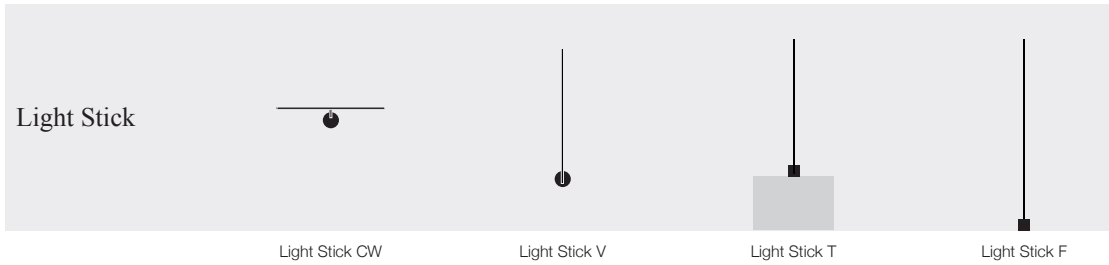

notes

Light Stick CW / wall or ceiling lamp / 110V (not dimmable) or 240V

LSP4 / nickel rod and base / 4x1W LED / IGBT/Triac dimmable	€	545,00
LSP4G / satin gold rod and base / 4x1W LED / IGBT/Triac dimmable	€	645,00
LSP6 / nickel rod and base / 6x1W LED / IGBT/Triac dimmable	€	710,00
LSP6G / satin gold rod and base / 6x1W LED / IGBT/Triac dimmable	€	830,00
LSP8 / nickel rod and base / 8x1W LED / IGBT/Triac dimmable	€	875,00
LSP8G / satin gold rod and base / 8x1W LED / IGBT/Triac dimmable	€	1.015,00

Light Stick V / wall lamp / 110V (not dimmable) or 240V

LSPV6 / nickel vertical rod and base / 6x1W LED / IGBT/Triac dimmable	€	710,00
LSPV6G / satin gold vertical rod and base / 6x1W LED / IGBT/Triac dimmable	€	830,00

Light Stick T / table lamp / 110V or 240V

LS6 / nickel rod / 6x1W LED / dimmer included	€	715,00
LS6G / satin gold rod / 6x1W LED / dimmer included	€	835,00

Light Stick F / standing lamp / 110V or 240V

LSF10B / black rod / 10x1W LED / dimmer included	€	940,00
LSF10 / nickel rod / 10x1W LED / dimmer included	€	1.185,00
LSF10G / satin gold rod / 10x1W LED / dimmer included	€	1.365,00