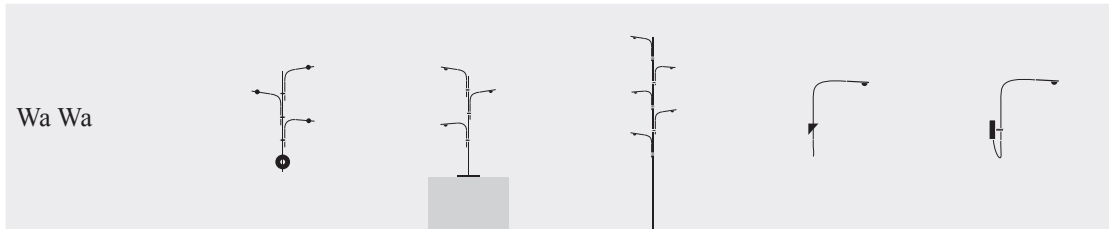

Wa Wa W

Wa Wa T

Wa Wa F

Wa W mod. A

Wa W mod. B