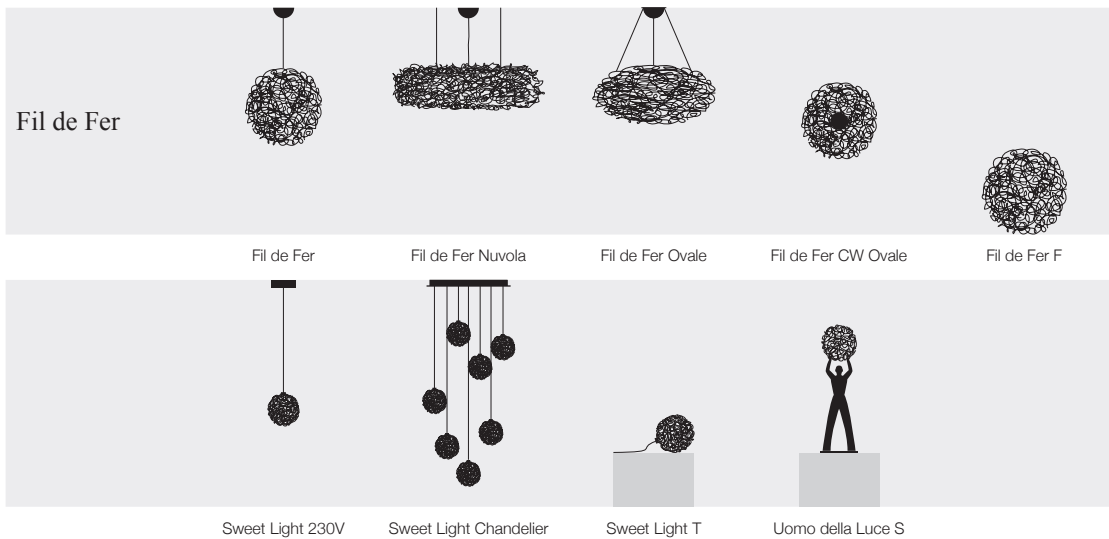

Fil de Fer / pendant lamp / 110V or 240V

F5SL / Ø 50 cm aluminium / 12xG4 1,5W 12V DC LED bulb / Triac dimmable	€	1.200,00
F5SLG / Ø 50 cm gold / 12xG4 1,5W 12V DC LED bulb / Triac dimmable	€	1.440,00
F7SL / Ø 70 cm aluminium / 18xG4 1,5W 12V DC LED bulb / Triac dimmable	€	1.600,00
F7SLG / Ø 70 cm gold / 18xG4 1,5W 12V DC LED bulb / Triac dimmable	€	1.960,00
F10SL / Ø 100 cm aluminium / 24xG4 1,5W 12V DC LED bulb / Triac dimmable	€	2.195,00
F10SLG / Ø 100 cm gold / 24xG4 1,5W 12V DC LED bulb / Triac dimmable	€	2.725,00

Fil de Fer Nuvola / pendant lamp / 110V or 240V

FNVAL / mod. A / 120x50x35 cm aluminium / 24xG4 1,5W 12V DC LED bulb / Triac dimmable	€	2.390,00
FNVEL / mod. E / 200x80x50 cm aluminium / 36xG4 1,5W 12V DC LED bulb / Triac dimmable	€	3.700,00
FNVFL / mod. F / 240x140x50 cm aluminium / 44xG4 1,5W 12V DC LED bulb / Triac dimmable	€	4.720,00

Further dimensions and gold finish available. Packaging included for all models.

Fil de Fer Ovale / pendant lamp / 110V or 240V

F7SVL / Ø 70xH 30 cm aluminium / 20xG4 1,5W 12V DC LED bulb / Triac dimmable	€	1.600,00
F7SVLG / Ø 70xH 30 cm gold / 20xG4 1,5W 12V DC LED bulb / Triac dimmable	€	1.960,00
F11SVL / Ø 110xH 50 cm aluminium / 26xG4 1,5W 12V DC LED bulb / Triac dimmable	€	2.195,00
F11SVLG / Ø 110xH 50 cm gold / 26xG4 1,5W 12V DC LED bulb / Triac dimmable	€	2.725,00

Fil de Fer CW Ovale / ceiling or wall lamp / 240V

F4PVL / Ø 45x25 cm aluminium / 8xG4 1,5W 12V DC LED bulb / Triac dimmable	€	1.070,00
F4PVLG / Ø 45x25 cm gold / 8xG4 1,5W 12V DC LED bulb / Triac dimmable	€	1.220,00
F7PVL / Ø 70x30 cm aluminium / 10xG4 1,5W 12V DC LED bulb / Triac dimmable	€	1.285,00
F7PVLG / Ø 70x30 cm gold / 10xG4 1,5W 12V DC LED bulb / Triac dimmable	€	1.595,00

Fil de Fer F / floor lamp / 110V or 240V

F3L / Ø 30 cm aluminium / 8xG4 1,5W 12V DC LED bulb / dimmer included	€	915,00
F3LG / Ø 30 cm gold / 8xG4 1,5W 12V DC LED bulb / dimmer included	€	1.025,00
F5L / Ø 50 cm aluminium / 10xG4 1,5W 12V DC LED bulb / dimmer included	€	1.200,00
F5LG / Ø 50 cm gold / 10xG4 1,5W 12V DC LED bulb / dimmer included	€	1.440,00
F7L / Ø 70 cm aluminium / 15xG4 1,5W 12V DC LED bulb / dimmer included	€	1.600,00
F7LG / Ø 70 cm gold / 15xG4 1,5W 12V DC LED bulb / dimmer included	€	1.960,00
F10L / Ø 100 cm aluminium / 20xG4 1,5W 12V DC LED bulb / dimmer included	€	2.195,00
F10LG / Ø 100 cm gold / 20xG4 1,5W 12V DC LED bulb / dimmer included	€	2.725,00

Sweet Light 230V / pendant lamp / 110V (bulb not supplied)-240V

SLS230 / Ø 15 cm aluminium / 1xG9 20W halogen bulb / IGBT/Triac dimmable	€	295,00
SLS230BR / Ø 15 cm brass / 1xG9 20W halogen bulb / IGBT/Triac dimmable	€	300,00

Sweet Light Chandelier / pendant lamp / 240V (110V available on request)

SL = Sweet Light Ø 10 cm aluminium with jack