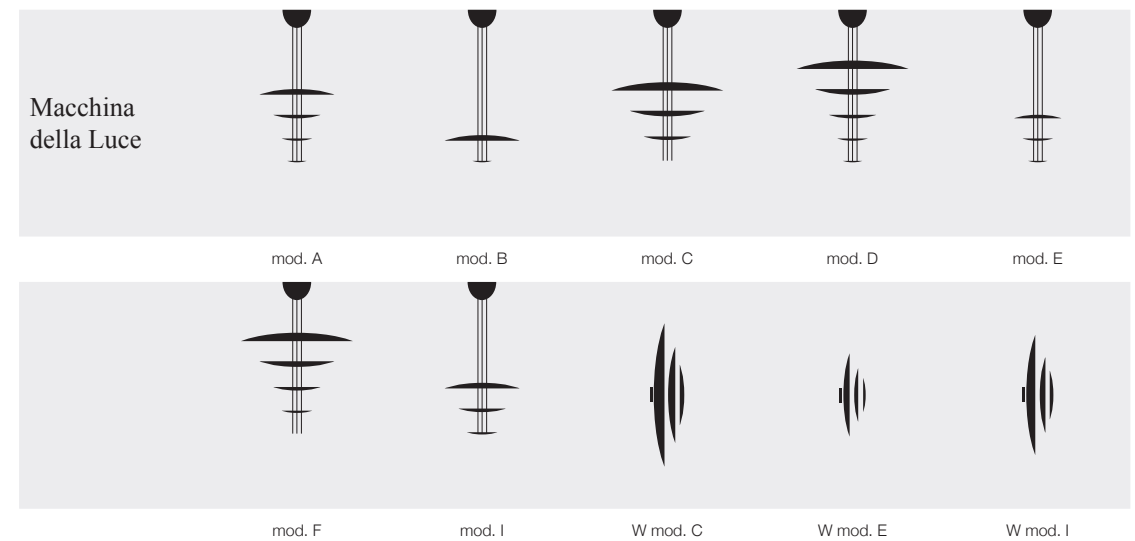

Stchu-Moon 08 / wall/standing lamp / 110V (bulb not supplied)-240V

SM88LS / Ø 80 cm ext. aluminium/silver / 1xGU5.3 8W LED bulb / dimmer included	€	1.225,00
SM88LG / Ø 80 cm ext. aluminium/gold / 1xGU5.3 8W LED bulb / dimmer included	€	1.225,00
SM88LC / Ø 80 cm ext. aluminium/copper / 1xGU5.3 8W LED bulb / dimmer included	€	1.225,00
SM812LS / Ø 120 cm ext. aluminium/silver / 1xGU5.3 8W LED bulb / dimmer included	€	1.495,00
SM812LG / Ø 120 cm ext. aluminium/gold / 1xGU5.3 8W LED bulb / dimmer included	€	1.495,00
SM812LC / Ø 120 cm ext. aluminium/copper / 1xGU5.3 8W LED bulb / dimmer included	€	1.495,00

Stchu-Moon 09 / standing lamp / 110V or 240V

SM9LS / rough iron/silver / 2x5W LED board / 1x candle / dimmer included	€	2.430,00
SM9LG / rough iron/gold / 2x5W LED board / 1x candle / dimmer included	€	2.430,00
SM9LC / rough iron/copper / 2x5W LED board / 1x candle / dimmer included	€	2.430,00

Stchu-Moon 01 / floor lamp / 110V or 240V

SM14LS / Ø 40 cm black/silver / 1x5W LED board / dimmer included	€	810,00

SM14LG / Ø 40 cm black/gold / 1x5W LED board / dimmer included	€	810,00
SM14LC / Ø 40 cm black/copper / 1x5W LED board / dimmer included	€	810,00
SM16LS / Ø 60 cm black/silver / 2x5W LED board / dimmer included	€	1.050,00
SM16LG / Ø 60 cm black/gold / 2x5W LED board / dimmer included	€	1.050,00
SM16LC / Ø 60 cm black/copper / 2x5W LED board / dimmer included	€	1.050,00

Macchina della Luce pendant version: standard rods height 145 cm to be cut to size; rods 300 cm available on request

Macchina della Luce mod. A / pendant lamp / 110V or 240V

MALG / discs Ø 80-50-30-18 cm / gold / 7x6W LED board / Triac dimmable	€	1.885,00
MALS / discs Ø 80-50-30-18 cm / silver / 7x6W LED board / Triac dimmable	€	1.885,00
MALC / discs Ø 80-50-30-18 cm / copper / 7x6W LED board / Triac dimmable	€	1.885,00

Macchina della Luce mod. B / pendant lamp / 110V or 240V

MBLG / discs Ø 80-18 cm / gold / 2x6W LED board / Triac dimmable	€	1.145,00
MBSL / discs Ø 80-18 cm / silver / 2x6W LED board / Triac dimmable	€	1.145,00
MBSL / discs Ø 80-18 cm / copper / 2x6W LED board / Triac dimmable	€	1.145,00