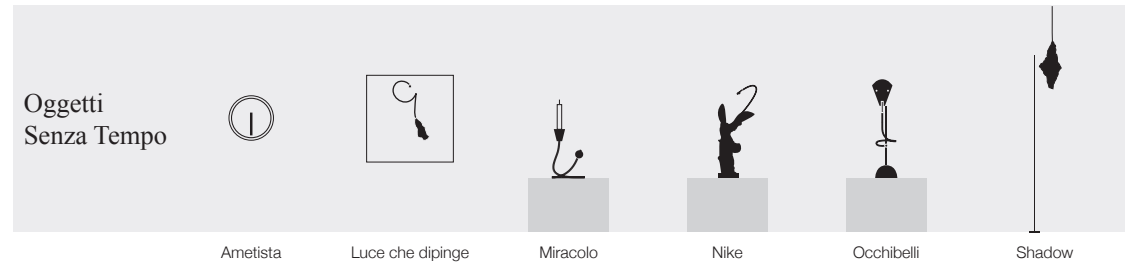

Turciù 2 / wall lamp / 110V (bulbs not supplied)-240V

flex Ø 1,3 cm: 2x50 cm / on request available with flex Ø 0,85 cm

TR2NC / nickel / 2xE14 20W halogen bulb	€	170,00
TR2BR / brass / nickel base / 2xE14 20W halogen bulb	€	175,00
TR2LNC / nickel / 2xE14 4W LED bulb	€	190,00
TR2LBR / brass / nickel base / 2xE14 4W LED bulb	€	195,00

Bonsai / table lamp / 240V (110V available on request – bulbs not supplied)

flex Ø 0,6 cm: 12x60 cm / rough iron structure

BNBR / brass / 12xE14 15W halogen bulb / dimmer included	€	875,00
BNLBR / brass / 12xE14 2,7W LED bulb / dimmer included	€	1.310,00

Sottovento 16 / standing lamp / 240V (110V available on request – bulbs not supplied)

flex Ø 0,85 cm: 16x150 cm / rough iron structure

SVNC / nickel / 16xE14 20W halogen bulb / dimmer included	€	2.260,00
SVBR / brass / 16xE14 20W halogen bulb / dimmer included	€	2.360,00

Sottovento 15 / standing lamp / 240V (110V available on request – bulbs not supplied)

flex Ø 1,2 cm: 15x150 cm / rough iron structure

SVLNC / nickel / 15xE14 4W LED bulb / dimmer included	€	3.700,00
SVLBR / brass / 15xE14 4W LED bulb / dimmer included	€	3.800,00

Albero della Luce / standing lamp / 240V (110V available on request – bulbs not supplied)

flex Ø 0,85 cm: 36x150 cm / rough iron structure

ALLBR / brass / 36xE14 4W LED bulb / wireless dimming	€	6.290,00

Ametista / recessed lamp

AMI / shade Ø 14 cm nickel / 1x1W LED / driver not included	€	260,00

Luce che dipinge / 240V (110V version on request)

LD5L / white canvas 50x50 cm / 1xG4 1,5W LED bulb	€	845,00

Miracolo / table candle holder

MRBR / brass / 1x candle	€	150,00

Nike / table lamp / 110V or 240V

NKL / white statue / nickel flex / 1x1W LED / dimmer included	€	1.015,00

Occhibelli / table lamp / 110V (bulb not supplied)-240V

OBLNC / nickel / 1xE14 4W LED bulb / on/off switch included	€	500,00