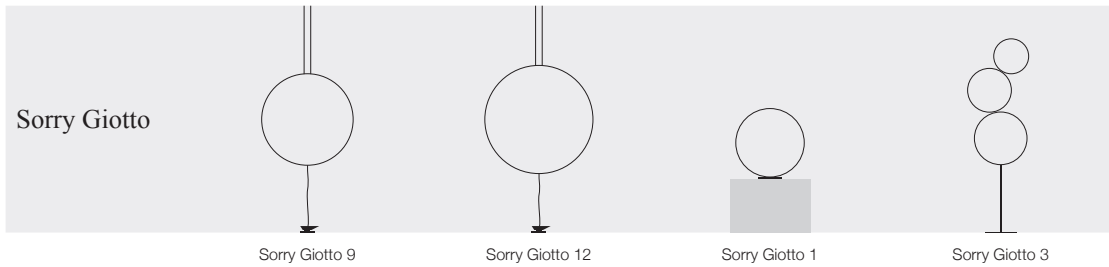

Sorry Giotto 9 / 12 / pendant lamp with floor connection / 240V (110V max 12x1W)

SG9 / ring Ø 90 cm blue / 12x1W LED / dimmer included	€	1.810,00
SG12 / ring Ø 120 cm blue / 15x1W LED / dimmer included	€	2.600,00

Sorry Giotto 1 / table lamp / 110V or 240V

SG1 / ring Ø 30 cm blue / 4x1W LED / dimmer included	€	620,00