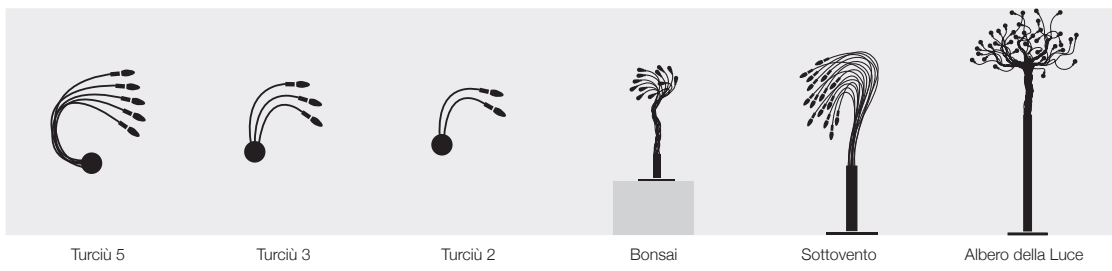

Gemma / table candle holder

GMG / disc Ø 30 cm gold / 1x candle	€	250,00
GMS / disc Ø 30 cm silver / 1x candle	€	250,00
GMC / disc Ø 30 cm copper / 1x candle	€	250,00

Luce d'Oro T / table lamp / 110V or 240V

LOLG / disc Ø 30 cm gold / 1xGU4 4W LED bulb / on/off switch included	€	480,00
LOLS / disc Ø 30 cm silver / 1xGU4 4W LED bulb / on/off switch included	€	480,00
LOLC / disc Ø 30 cm copper / 1xGU4 4W LED bulb / on/off switch included	€	480,00

Luce d'Oro F / standing lamp / 110V or 240V

LOTLG / disc Ø 50 cm gold / 1xGU5.3 8W LED bulb / dimmer included	€	790,00
LOTLS / disc Ø 50 cm silver / 1xGU5.3 8W LED bulb / dimmer included	€	790,00
LOTLC / disc Ø 50 cm copper / 1xGU5.3 8W LED bulb / dimmer included	€	790,00

Colonna / standing lamp / 110V (bulb not supplied)-240V

CNLG / rough iron/gold / 1xE27 17W LED bulb / dimmer included	€	2.250,00
CNLS / rough iron/silver / 1xE27 17W LED bulb / dimmer included	€	2.250,00
CNLC / rough iron/copper / 1xE27 17W LED bulb / dimmer included	€	2.250,00

Turciù 36 / ceiling/pendant lamp / 110V (bulbs not supplied)-240V

flex Ø 0,85 cm: 7x75 cm / 10x100 cm / 9x125 cm / 10x150 cm / satin base

TRS36NC / nickel / 36xE14 20W halogen bulb	€	2.660,00
TRS36BR / brass / 36xE14 20W halogen bulb	€	2.760,00
TRS36LNC / nickel / 36xE14 4W LED bulb	€	2.990,00
TRS36LBR / brass / 36xE14 4W LED bulb	€	3.090,00

Turciù 21 / ceiling/pendant lamp / 110V (bulbs not supplied)-240V

flex Ø 0,85 cm: 5x100 cm / 16x150 cm / satin base

TRS21NC / nickel / 21xE14 20W halogen bulb	€	1.800,00
TRS21BR / brass / 21xE14 20W halogen bulb	€	1.900,00
TRS21LNC / nickel / 21xE14 4W LED bulb	€	2.010,00
TRS21LBR / brass / 21xE14 4W LED bulb	€	2.110,00

Turciù 16 / ceiling/pendant lamp / 110V (bulbs not supplied)-240V

flex Ø 0,85 cm: 16x150 cm / satin base

TRS16NC / nickel / 16xE14 20W halogen bulb	€	1.480,00
TRS16BR / brass / 16xE14 20W halogen bulb	€	1.580,00
TRS16LNC / nickel / 16xE14 4W LED bulb	€	1.640,00
TRS16LBR / brass / 16xE14 4W LED bulb	€	1.740,00

Turciù 9 / ceiling/pendant lamp / 110V (bulbs not supplied)-240V

flex Ø 0,85 cm: 9x150 cm / satin base

TRS9NC / nickel / 9xE14 20W halogen bulb	€	855,00
TRS9BR / brass / 9xE14 20W halogen bulb	€	915,00
TRS9LNC / nickel / 9xE14 4W LED bulb	€	945,00
TRS9LBR / brass / 9xE14 4W LED bulb	€	1.005,00

Turciù 9 / wall lamp / 110V (bulbs not supplied)-240V

flex Ø 0,85 cm: 9x75 cm / satin base

TR9NC / nickel / 9xE14 20W halogen bulb	€	675,00
TR9BR / brass / 9xE14 20W halogen bulb	€	735,00
TR9LNC / nickel / 9xE14 4W LED bulb	€	765,00