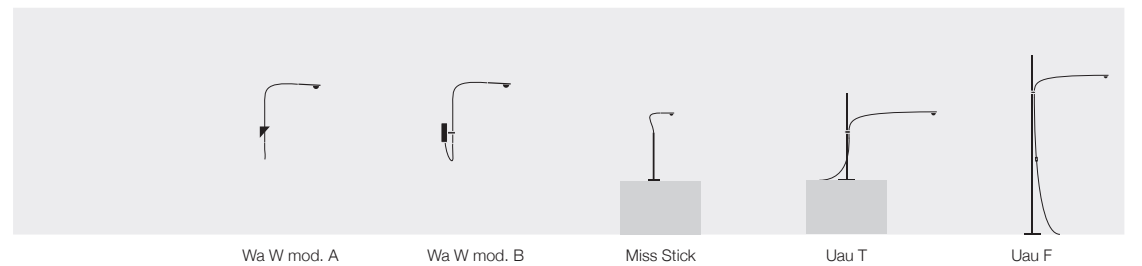

Wa Wa W / wall lamp / 110V (not dimmable) or 240V

WWP / nickel / 3x1W LED / dimmable	€	645,00

Wa Wa T / table lamp / 110V or 240V

WW / nickel / 3x1W LED / dimmer included	€	715,00