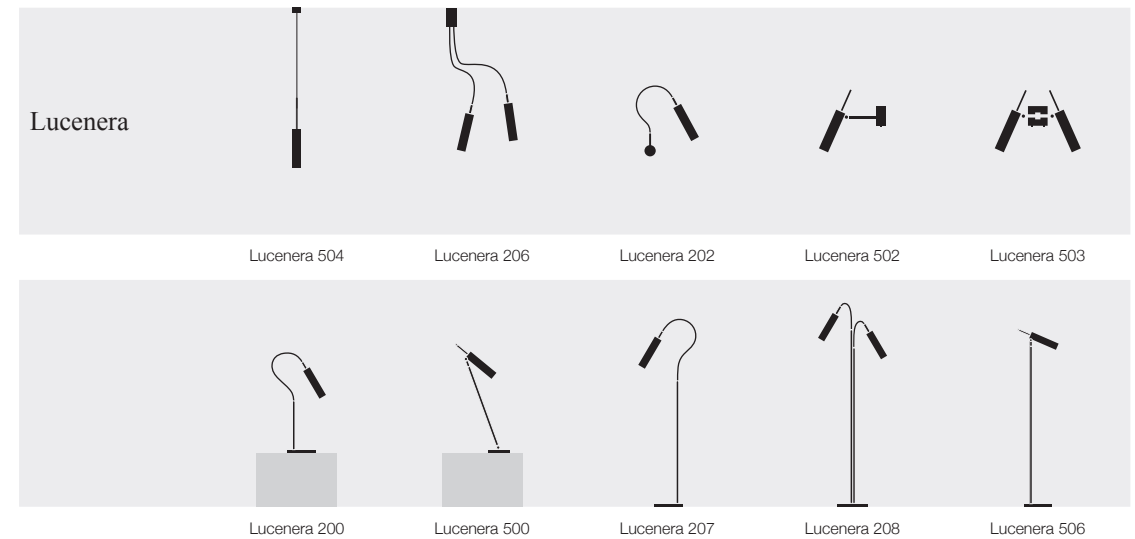

Sweet Light 230V / pendant lamp / 110V (bulb not supplied)-240V

SLS230 / Ø 15 cm aluminium / 1xG9 20W halogen bulb / IGBT/Triac dimmable	€	285,00
SLS230BR / Ø 15 cm brass / 1xG9 20W halogen bulb / IGBT/Triac dimmable	€	290,00

Sweet Light Chandelier / pendant lamp / 240V (110V available on request)

SL = Sweet Light Ø 10 cm aluminium with jack

CSL3QL / 3xSL / satin base 30x30 cm / 3x1,5W 12V DC LED bulb / Triac dimmable	€	690,00
CSL5QL / 5xSL / satin base 30x30 cm / 5x1,5W 12V DC LED bulb / Triac dimmable	€	1.150,00
CSL7CL / 7xSL / satin base Ø 40 cm / 7x1,5W 12V DC LED bulb / Triac dimmable	€	1.610,00
CSL7QL / 7xSL / satin base 60x60 cm / 7x1,5W 12V DC LED bulb / Triac dimmable	€	1.610,00
CSL10CL / 10xSL / satin base Ø 78 cm / 10x1,5W 12V DC LED bulb / Triac dimmable	€	2.300,00
CSL15QL / 15xSL / satin base 60x60 cm / 15x1,5W 12V DC LED bulb / Triac dimmable	€	3.450,00
CSL20CL / 20xSL / satin base Ø 78 cm / 20x1,5W 12V DC LED bulb / Triac dimmable	€	4.600,00
CSL35CL / 35xSL / satin base Ø 78 cm / 35x1,5W 12V DC LED bulb / Triac dimmable	€	8.050,00

For further models see also PostKrisi/Sweet Light Chandelier page 14

Sweet Light T / table lamp / 110V or 240V

SL / Ø 10 cm aluminium / 1xG4 20W 12V halogen bulb / touch-dimming	€	195,00
SLBR / Ø 10 cm brass / 1xG4 20W 12V halogen bulb / touch-dimming	€	200,00
SLS / Ø 10 cm silver / 1xG4 20W 12V halogen bulb / touch-dimming	€	240,00

Uomo della Luce S / table lamp / 240V (110V version on request)

US / rough iron structure / sphere Ø 10 cm aluminium / 1xG4 20W 12V halogen bulb / dimmer included	€	475,00
--	---	--------

**Lucenera 504** / pendant lamp / 110V (bulb not supplied)-240V