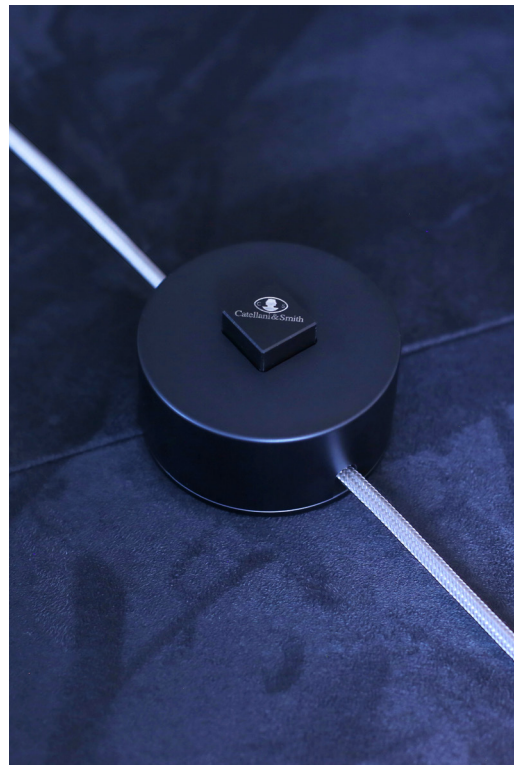

NEW BLACK COVER FOR THE FLOOR DIMMER

Dear customers,

We would like to inform you that the lamps listed here below are going to be equipped with a new cover, as shown in the following photos:

Item codes: CIF3BM, CIF3WM, LF012LVO, LF02LVO, LF03LVO, LF04LVO, LF06LVO, LSF10, LSF10B, LSF10G, PKF100G, PKF100S, PKF100W, PKF60LG, PKF60LS, PKF60LW, SG12, SG3, SG9, SM14LC, SM14LG, SM14LS, SM16LC, SM16LG, SM16LS, SM9LC, SM9LG, SM9LS, SW, UFFB, UFFW, UFUB, UFUW, VIFB, VIFW, WWF, WWFBR.

This change will be progressively effective starting from January 2022,

The packaging of the lamps with the new dimmer cover will be market with a red label, so that they will be easily distinguished from the previous dimmer version.

We will inform you as soon as all the orders for the above-listed lamps are processed with the new cover of the dimmer.

AFTER