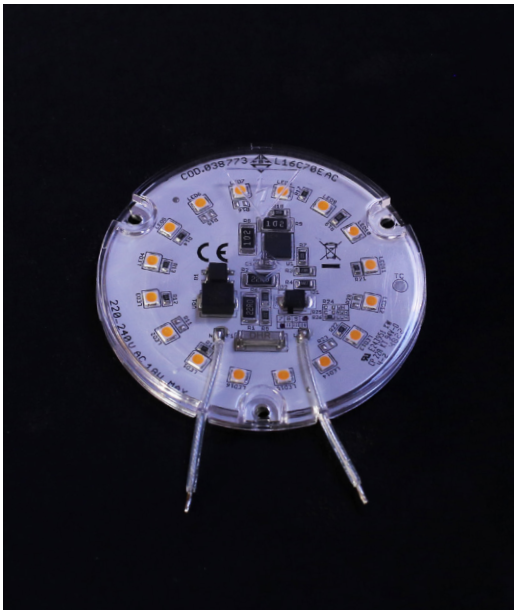

LED MODULE UPDATE - LEDERAM COLLECTION

We would like to inform you that our suppliers - according to the recently adopted regulations - have started to provide us with a new LED module that features the same dimensions and wattage of the module, with which we are currently equipping Lederam lamps.

Therefore, we will gradually adopt the new module in producing the following lamps, starting from orders processed since February 20th:

Lederam Manta S1, Manta S2, C150, Manta CWS1, C2, W 17, W 25, W1 17, W1 25, W2, WF 17, F1, F2 and F3.

We estimate that the transition period from the previous to the new type of module will be completed by April 20.

During the two months, we will mark the packaging of the lamps equipped with the new LED module with a label.

Effective date / 20th February 2023

BEFORE